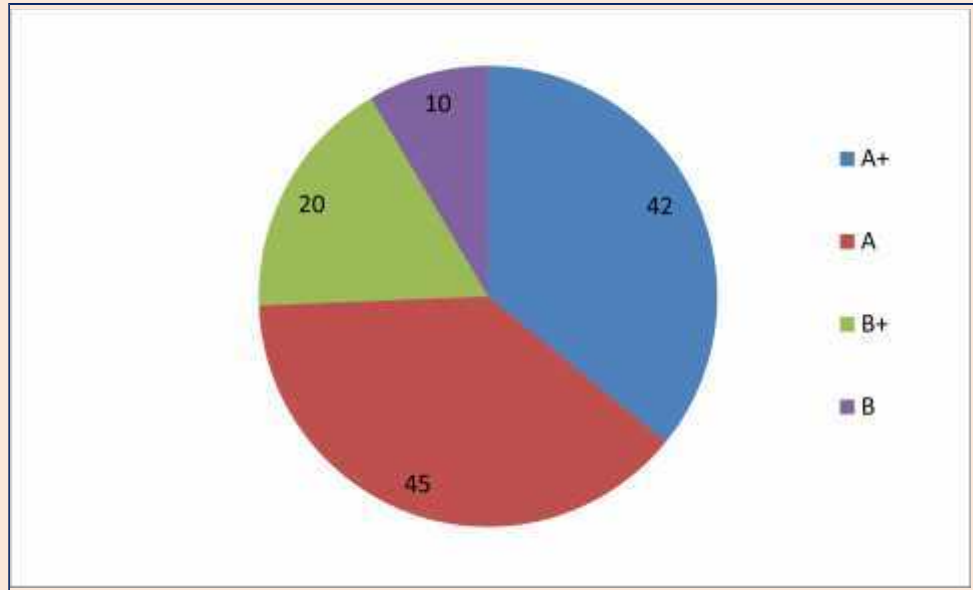

SRI KUMARAN CHILDREN'S HOME – STATE BOARD
RESULT ANALYSIS OF SSLC EXAMINATION – 2018- 19

ABSTRACT

Number Appeared – 120

Number Passed - 117

PASS PERCENTAGE – 97.5%

SCHOOL TOPPERS

1. CHINMAYEE G – 622 – 99.52%